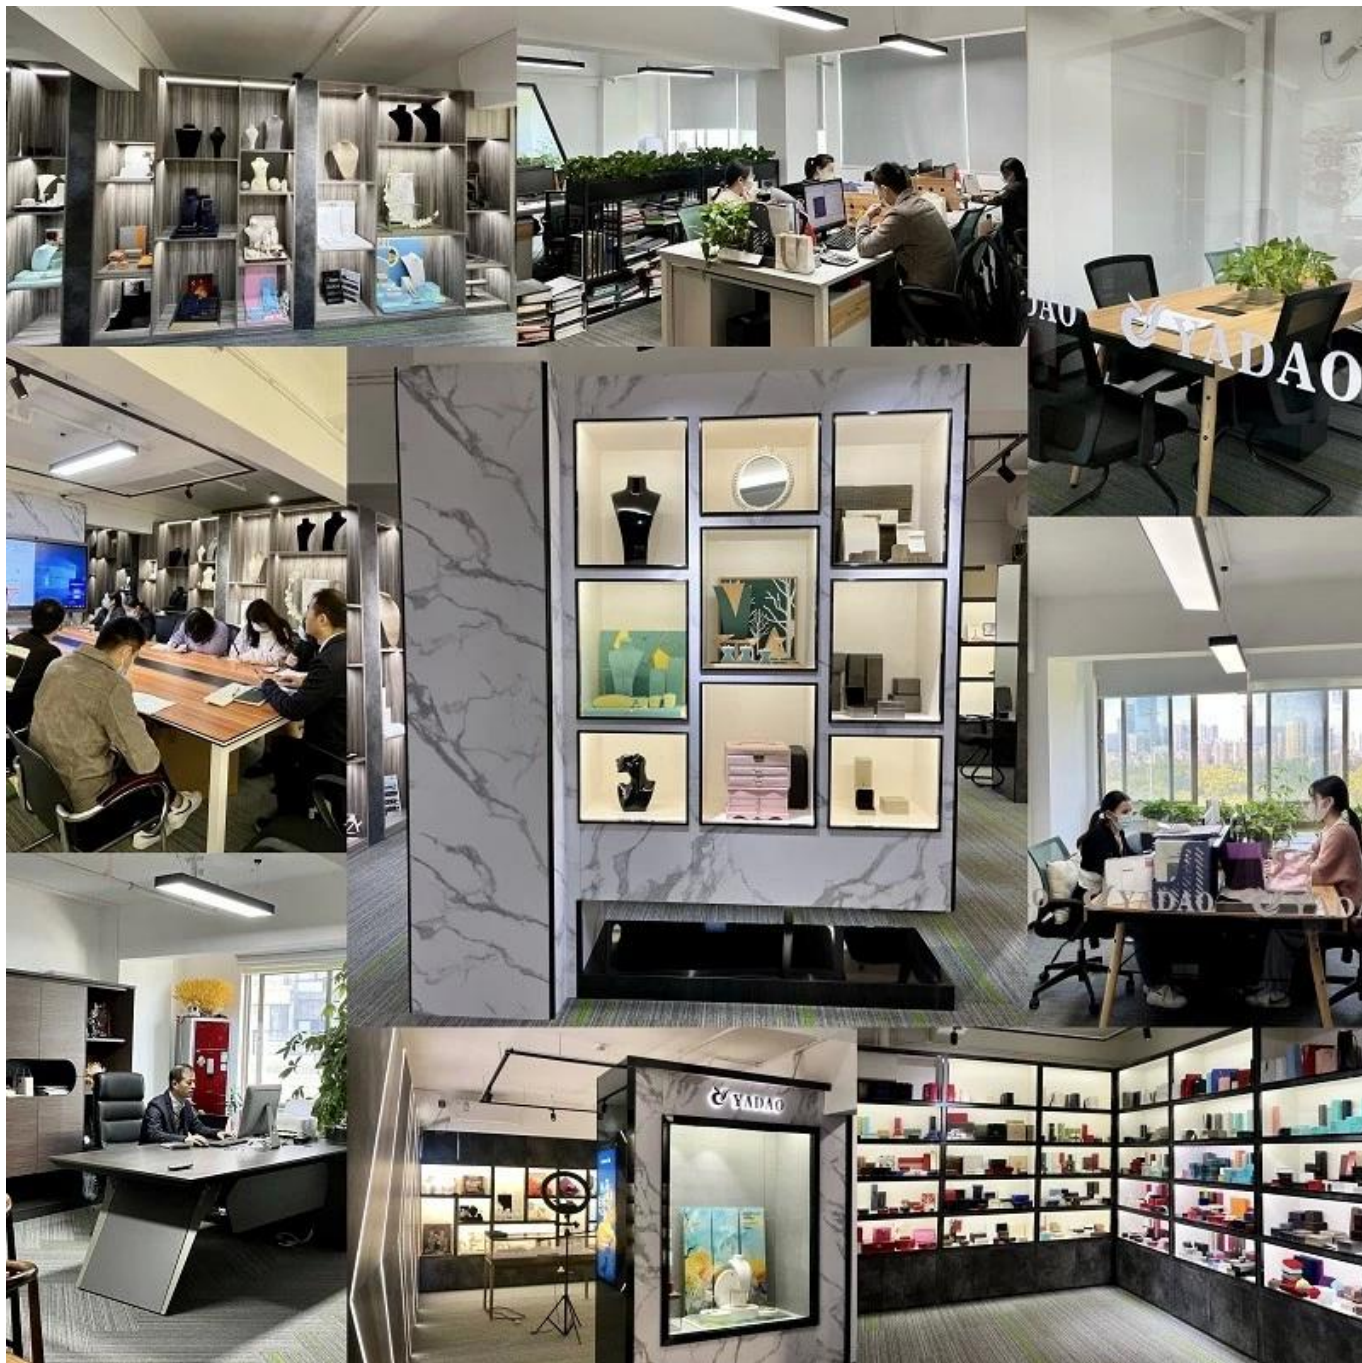

***magnetic style suede material fashionable style white pink combine
jewellery shop store display props set***

✿Product description✿

Product name	jewelry display set
Material	suede
Dimension	as picture
Color	white+pink
Moq.	30 sets
Logo	It can be printed as a design
Sample	Available
OEM / ODM	Offer
Place of origin	Guangdong, China (continent)

☐Looking more photos☐

YADAO

YADAO

YADAO

□Yadao's office□

2023 Hongkong international jewellery exhibition show

□Packaging and delivery□

Jewelry display